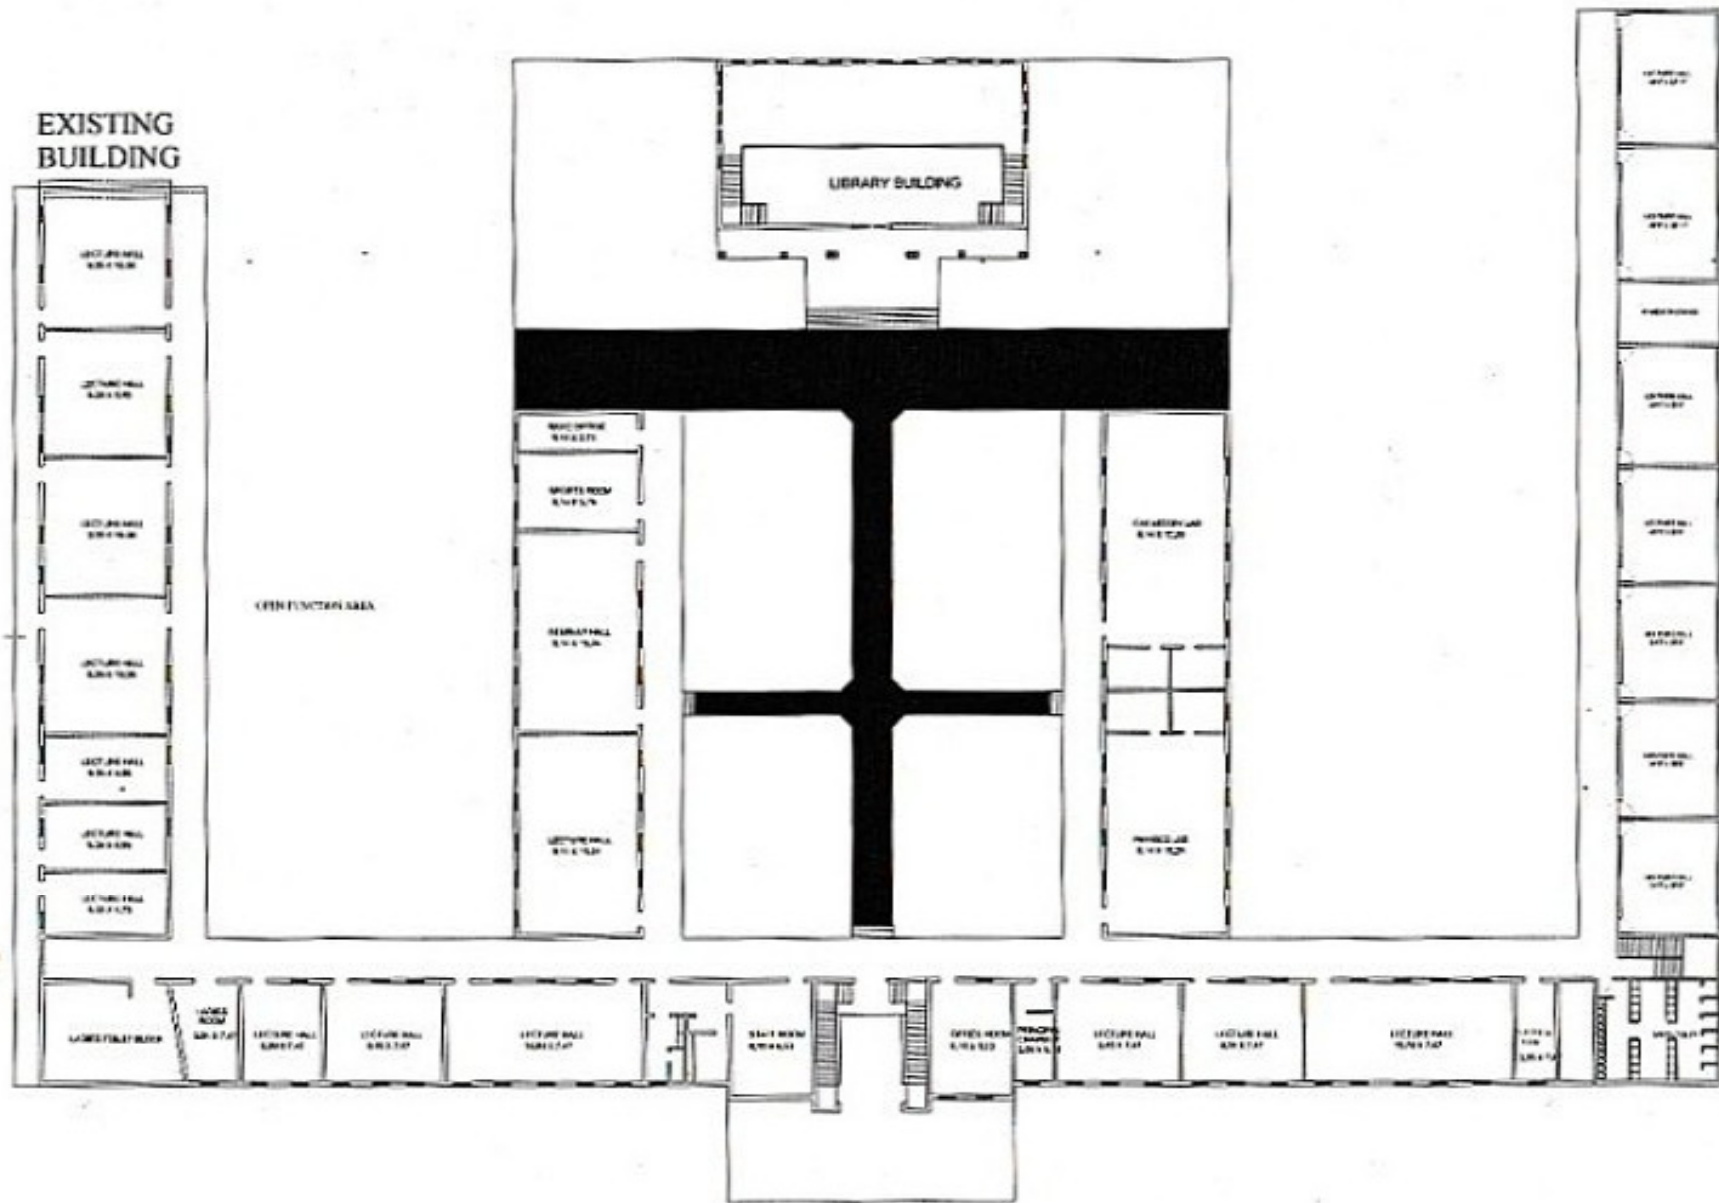

MASTER PLAN

EXISTING BUILDING OF SHREE GAVISIDDHESHWARA DEGREE COLLEGE KOPPAL

GROUND FLOOR

SITE NO - 291
TOTAL SITE AREA - 7.38 ACRE

S G V V Trust KOPPAL

SGVVT'S
EXISTING BUILDING SHREE GAVISIDDHESHWARA DEGREE COLLEGE KOPPAL

FIRST FLOOR

SITE NO - 291
 TOTAL SITE AREA - 7.38 ACRE
 NA ORDER NO - A.L.N. NO 10/77-78/
 EXISTING BUILDING FIRST FLOOR

S.G.V.V. Trust KOPPAL