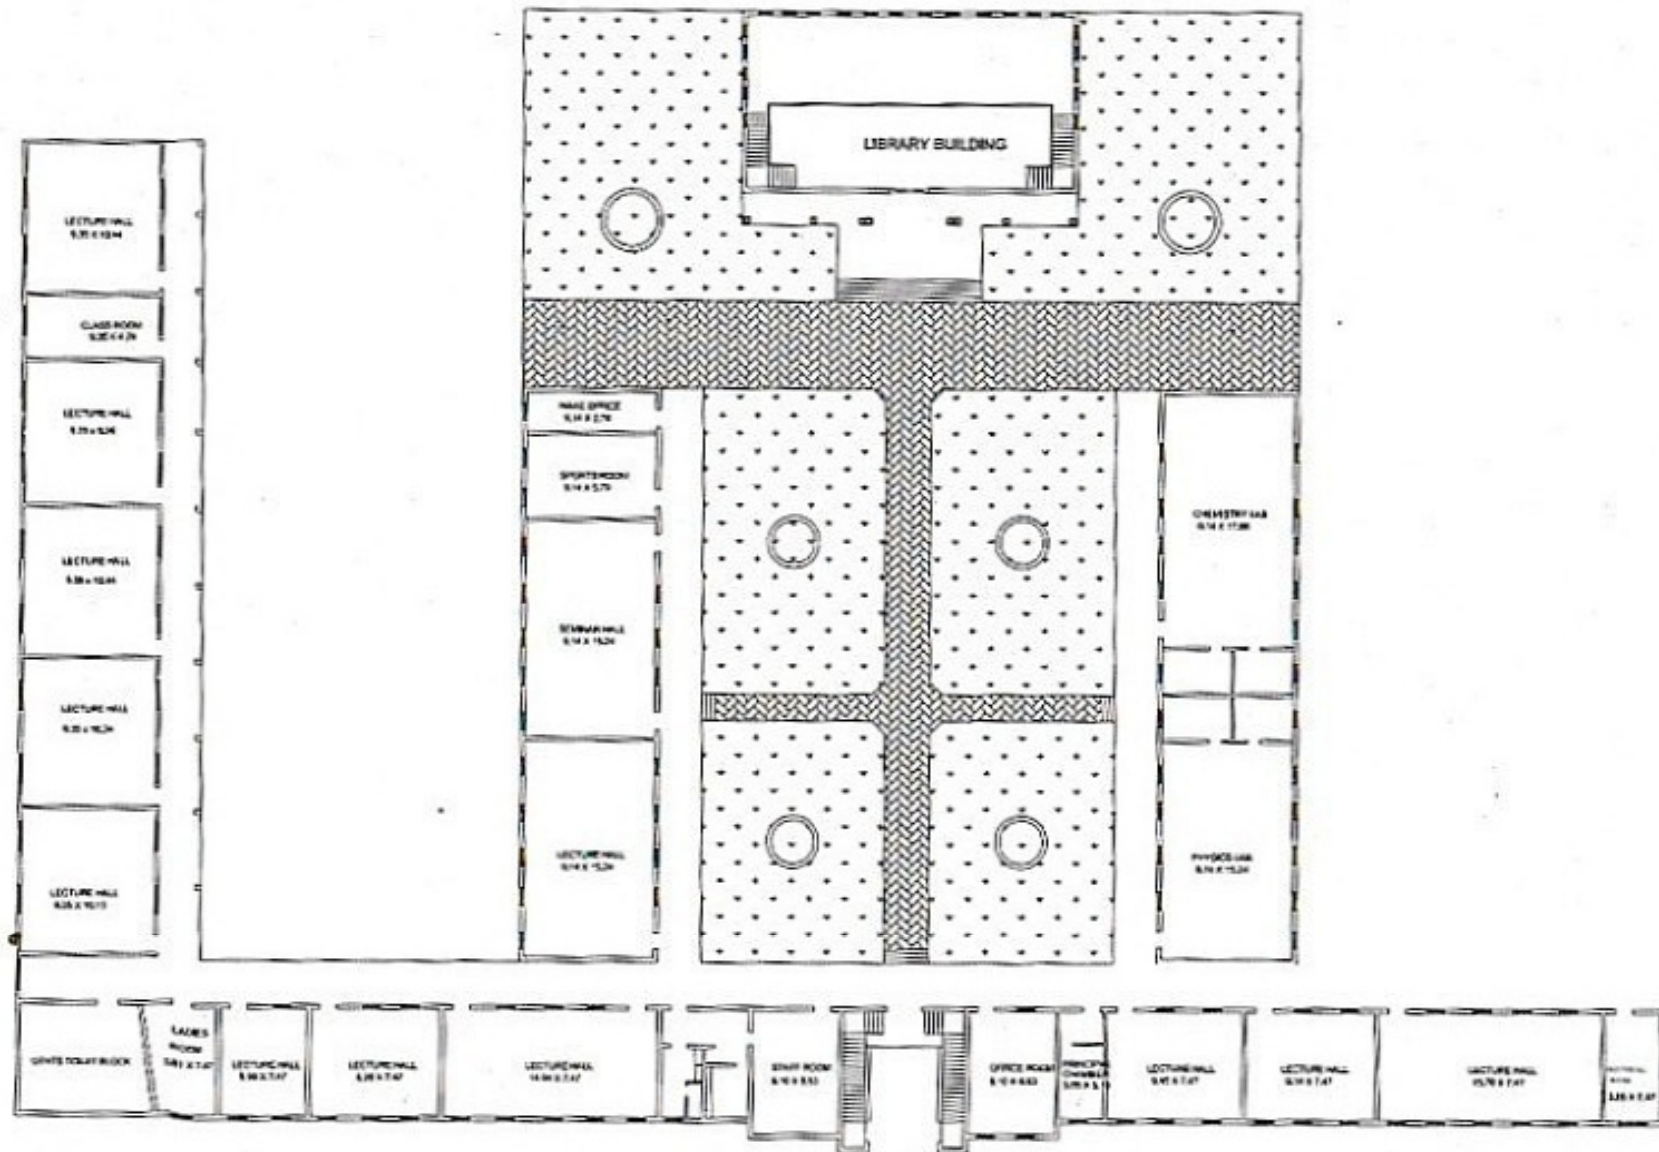

MASTER PLAN

EXISTING BUILDING OF SHREE GAVISIDDHESHWARA DEGREE COLLEGE KOPPAL

GROUND FLOOR

SITE NO - 291
TOTAL SITE AREA - 7.38 ACRE

S G V V Trust KOPPAL

SGVVT'S
EXISTING BUILDING SHREE GAVISIDDHESHWARA DEGREE COLLEGE KOPPAL

FIRST FLOOR

SITE NO - 291
 TOTAL SITE AREA - 7.38 ACRE
 NA ORDER NO - A.L.N. NO 10/77-78/
 EXISTING BUILDING FIRST FLOOR

S.G.V.V. Trust KOPPAL